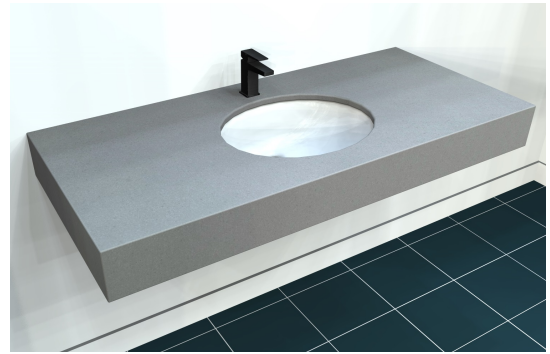

Sokul Surfaces

49" Oval Undermount

Model #: FL-UO-49225

Top View

Bottom View

Back View

Side View

- Sink: SIN-POR-UNDOVLWHT-1714
- Included overflow/vent hole
- Brackets built into the countertop
- Faucet holes pre-drilled
- Chrome drain pipe included
- ADA compliant