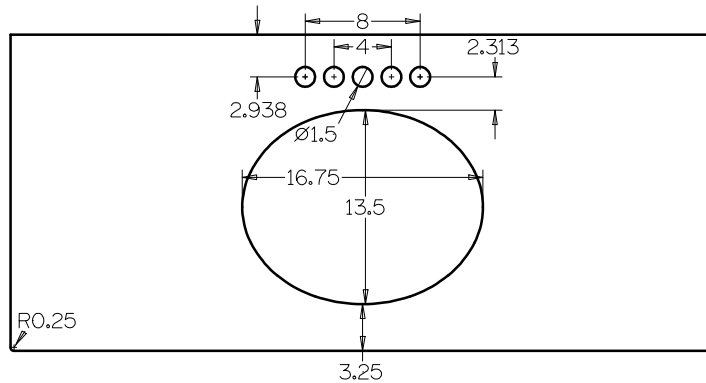

Sokul Surfaces

49" Oval Undermount

Model #: FL-UO-49225

Top View

Bottom View

Back View

Side View

- Sink: SIN-POR-UNDOVLWHT-1714
- Included overflow/vent hole
- Brackets built into the countertop
- Faucet holes pre-drilled
- Chrome drain pipe included
- ADA compliant