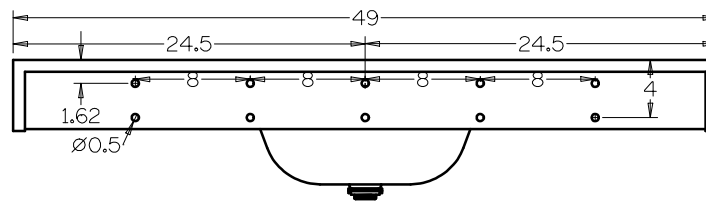

Sokul Surfaces

49" Oval Undermount

Model #: FL-UO-49225

Top View

Bottom View

Back View

Side View

- Sink: SIN-POR-UNDOVLWHT-1714
- Included overflow/vent hole
- Brackets built into the countertop
- Faucet holes pre-drilled
- Chrome drain pipe included
- ADA compliant