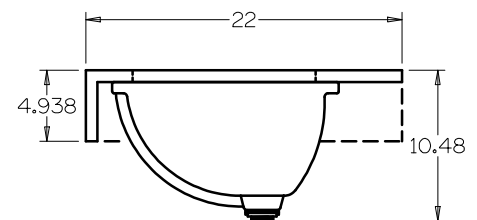

Sokul Surfaces

49" Oval Undermount

Model #: FL-UO-49225

Top View

Bottom View

Back View

Side View

- Sink: SIN-POR-UNDOVLWHT-1714
- Included overflow/vent hole
- Brackets built into the countertop
- Faucet holes pre-drilled
- Chrome drain pipe included
- ADA compliant