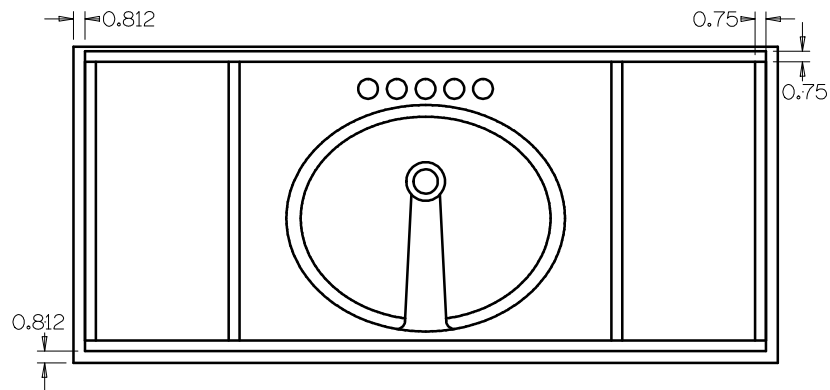

Sokul Surfaces

49" Oval Undermount

Model #: FL-UO-49225

Top View

Bottom View

Back View

Side View

- Sink: SIN-POR-UNDOVLWHT-1714
- Included overflow/vent hole
- Brackets built into the countertop
- Faucet holes pre-drilled
- Chrome drain pipe included
- ADA compliant