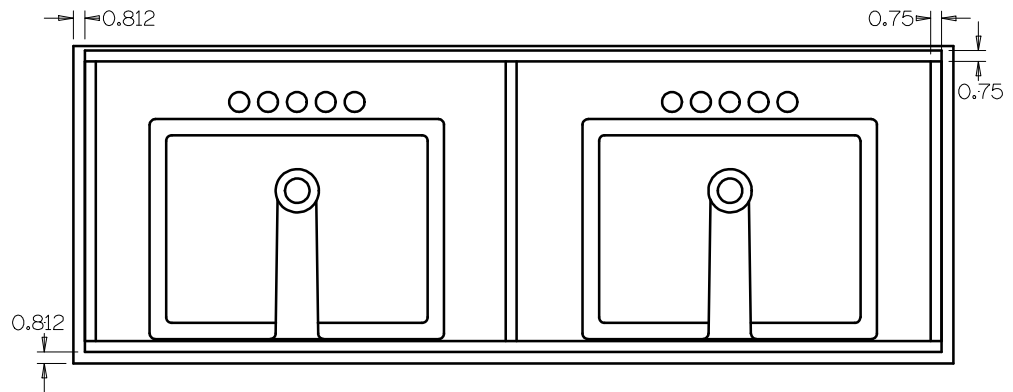

Sokul Surfaces

61" Rectangle Undermount

Model #: FL-UR-61225

Top View

Bottom View

Back View

Side View

- Sink: SIN-POR-UNDRECWHT-2015
- Included overflow/vent hole
- Brackets built into the countertop
- Faucet holes pre-drilled
- Chrome drain pipe included
- ADA compliant