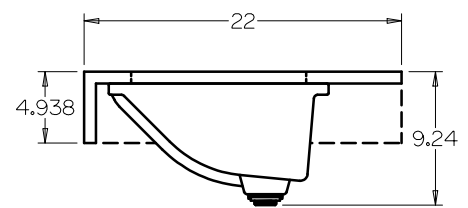

Sokul Surfaces

61" Rectangle Undermount

Model #: FL-UR-61225

Top View

Bottom View

Back View

Side View

- Sink: SIN-POR-UNDRECWHT-2015
- Included overflow/vent hole
- Brackets built into the countertop
- Faucet holes pre-drilled
- Chrome drain pipe included
- ADA compliant