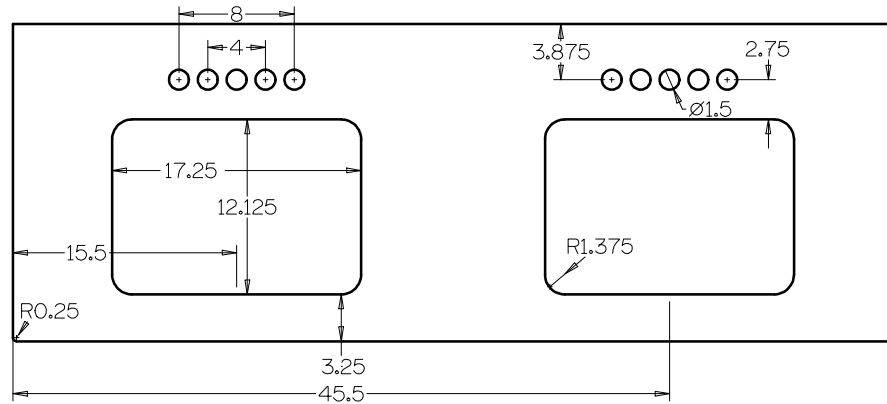

Sokul Surfaces

61" Rectangle Undermount

Model #: FL-UR-61225

Top View

Bottom View

Back View

Side View

- Sink: SIN-POR-UNDRECWHT-2015
- Included overflow/vent hole
- Brackets built into the countertop
- Faucet holes pre-drilled
- Chrome drain pipe included
- ADA compliant