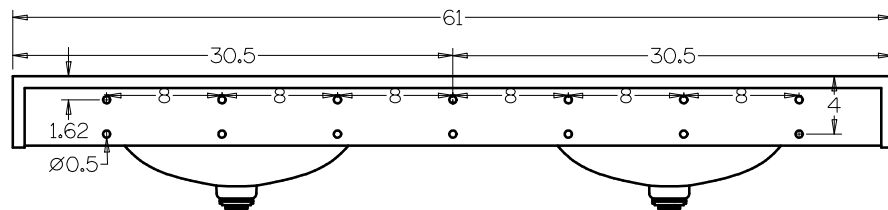

Sokul Surfaces

61" Rectangle Undermount

Model #: FL-UR-61225

Top View

Bottom View

Back View

Side View

- Sink: SIN-POR-UNDRECWHT-2015
- Included overflow/vent hole
- Brackets built into the countertop
- Faucet holes pre-drilled
- Chrome drain pipe included
- ADA compliant