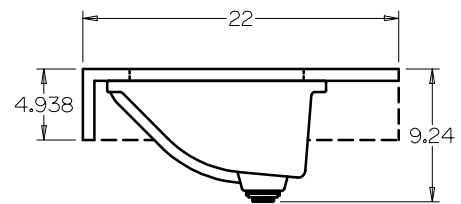

# Sokul Surfaces

37" Rectangle

Undermount

Model #: FL-UR-37225

Top View

Bottom View

Back View

Side View

- Sink: SIN-POR-UNDRECWHT-2015
- Included overflow/vent hole
- Brackets built into the countertop
- Faucet holes pre-drilled
- Chrome drain pipe included
- ADA compliant