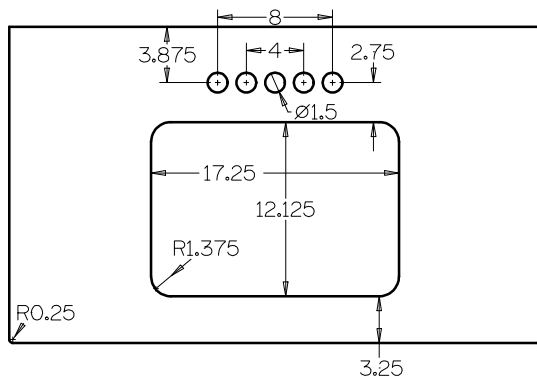

# Sokul Surfaces

37" Rectangle

Undermount

Model #: FL-UR-37225

Top View

Bottom View

Back View

Side View

- Sink: SIN-POR-UNDRECWHT-2015
- Included overflow/vent hole
- Brackets built into the countertop
- Faucet holes pre-drilled
- Chrome drain pipe included
- ADA compliant