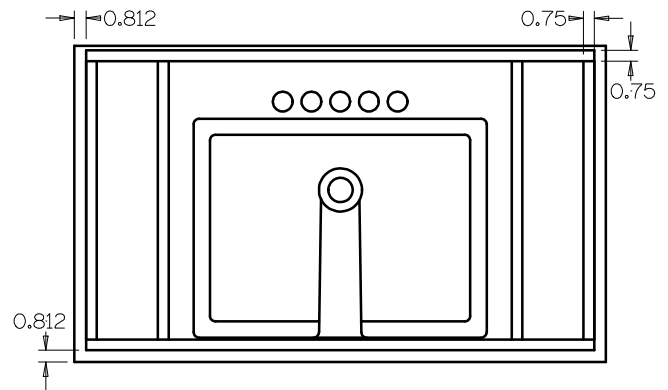

# Sokul Surfaces

37" Rectangle

Undermount

Model #: FL-UR-37225

Top View

Bottom View

Back View

Side View

- Sink: SIN-POR-UNDRECWHT-2015
- Included overflow/vent hole
- Brackets built into the countertop
- Faucet holes pre-drilled
- Chrome drain pipe included
- ADA compliant