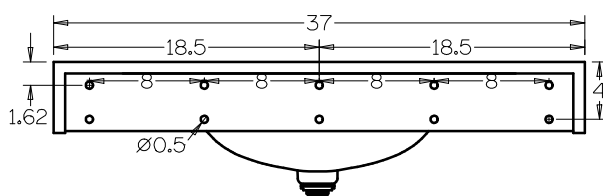

# Sokul Surfaces

37" Rectangle

Undermount

Model #: FL-UR-37225

Top View

Bottom View

Back View

Side View

- Sink: SIN-POR-UNDRECWHT-2015
- Included overflow/vent hole
- Brackets built into the countertop
- Faucet holes pre-drilled
- Chrome drain pipe included
- ADA compliant