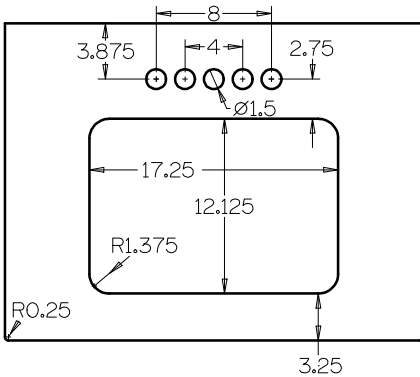

## 29" Rectangle Undermount

Model #: FL-UR-29225

Top View

Back View

Bottom View

Side View

- Sink: SIN-POR-UNDRECWHT-2015
- Included overflow/vent hole
- Brackets built into the countertop
- Faucet holes pre-drilled
- Chrome drain pipe included
- ADA compliant