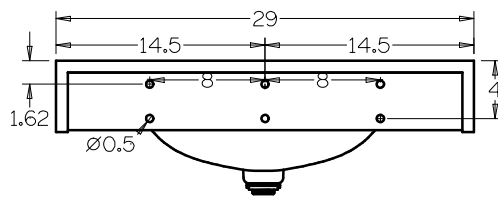

## 29" Rectangle Undermount

Model #: FL-UR-29225

Top View

Back View

Bottom View

Side View

- Sink: SIN-POR-UNDRECWHT-2015
- Included overflow/vent hole
- Brackets built into the countertop
- Faucet holes pre-drilled
- Chrome drain pipe included
- ADA compliant