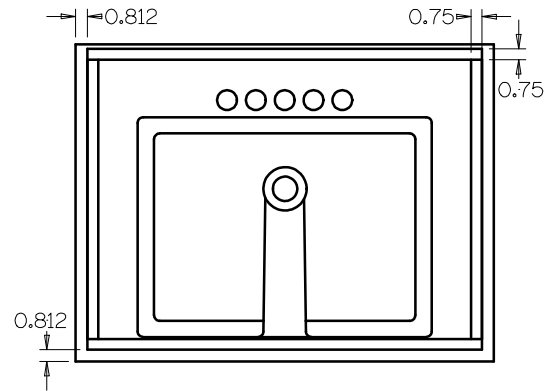

## 29" Rectangle Undermount

Model #: FL-UR-29225

Top View

Back View

Bottom View

Side View

- Sink: SIN-POR-UNDRECWHT-2015
- Included overflow/vent hole
- Brackets built into the countertop
- Faucet holes pre-drilled
- Chrome drain pipe included
- ADA compliant