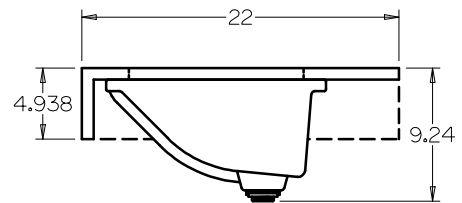

## 29" Rectangle Undermount

Model #: FL-UR-29225

Top View

Back View

Bottom View

Side View

- Sink: SIN-POR-UNDRECWHT-2015
- Included overflow/vent hole
- Brackets built into the countertop
- Faucet holes pre-drilled
- Chrome drain pipe included
- ADA compliant