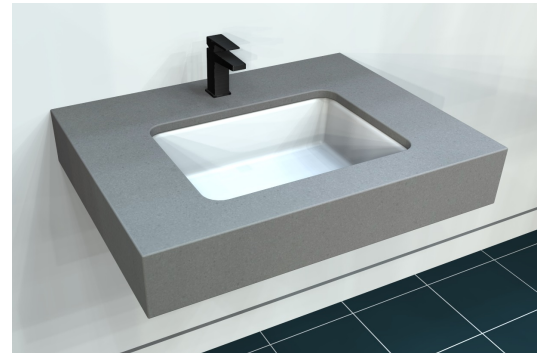

# Sokul Surfaces

## 29" Rectangle Undermount

Model #: FL-UR-29225

Top View

Back View

Bottom View

Side View

- Sink: SIN-POR-UNDRECWHT-2015
- Included overflow/vent hole
- Brackets built into the countertop
- Faucet holes pre-drilled
- Chrome drain pipe included
- ADA compliant