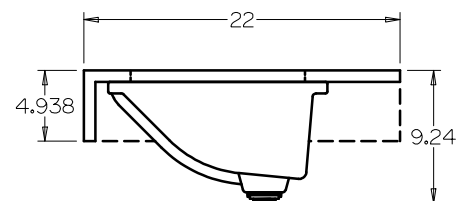

# Sokul Surfaces

49" Rectangle

Undermount

Model #: FL-UR-49225

Top View

Bottom View

Back View

Side View

- Sink: SIN-POR-UNDRECWHT-2015
- Included overflow/vent hole
- Brackets built into the countertop
- Faucet holes pre-drilled
- Chrome drain pipe included
- ADA compliant