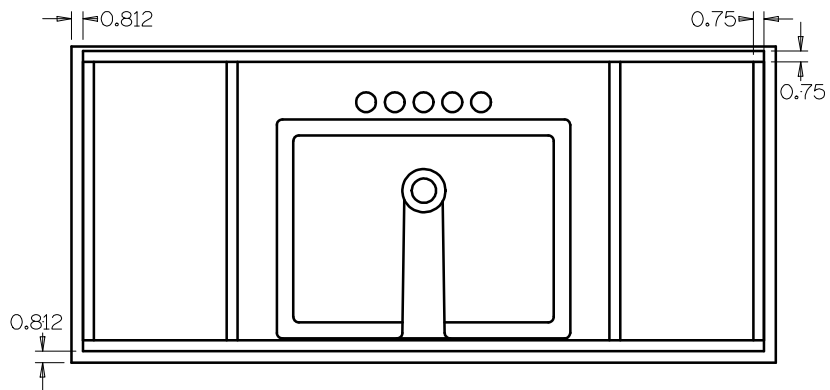

# Sokul Surfaces

49" Rectangle

Undermount

Model #: FL-UR-49225

Top View

Bottom View

Back View

Side View

- Sink: SIN-POR-UNDRECWHT-2015
- Included overflow/vent hole
- Brackets built into the countertop
- Faucet holes pre-drilled
- Chrome drain pipe included
- ADA compliant