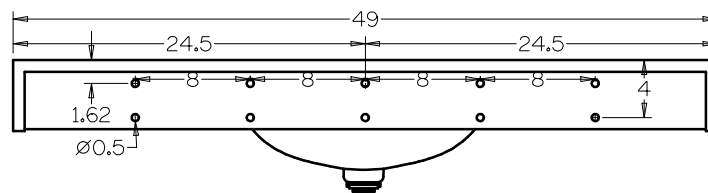

# Sokul Surfaces

49" Rectangle

Undermount

Model #: FL-UR-49225

Top View

Bottom View

Back View

Side View

- Sink: SIN-POR-UNDRECWHT-2015
- Included overflow/vent hole
- Brackets built into the countertop
- Faucet holes pre-drilled
- Chrome drain pipe included
- ADA compliant