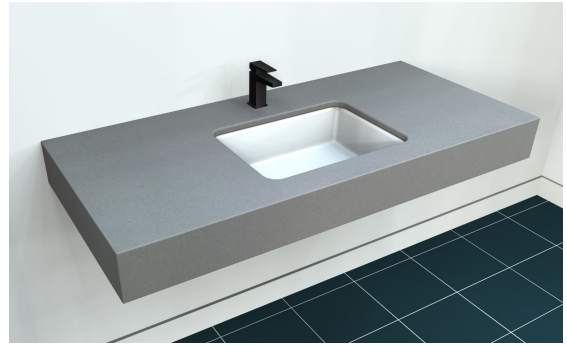

# Sokul Surfaces

49" Rectangle

Undermount

Model #: FL-UR-49225

Top View

Bottom View

Back View

Side View

- Sink: SIN-POR-UNDRECWHT-2015
- Included overflow/vent hole
- Brackets built into the countertop
- Faucet holes pre-drilled
- Chrome drain pipe included
- ADA compliant