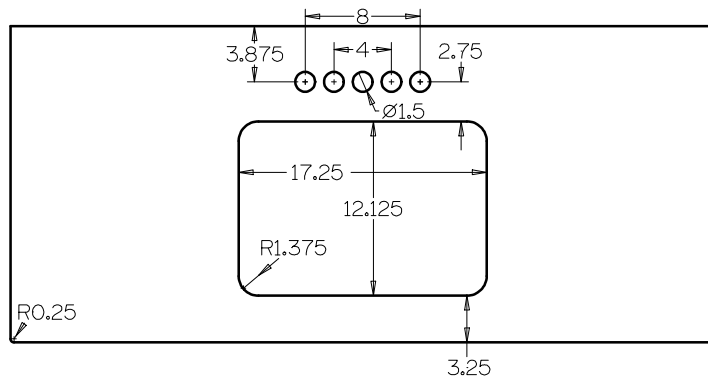

# Sokul Surfaces

49" Rectangle

Undermount

Model #: FL-UR-49225

Top View

Bottom View

Back View

Side View

- Sink: SIN-POR-UNDRECWHT-2015
- Included overflow/vent hole
- Brackets built into the countertop
- Faucet holes pre-drilled
- Chrome drain pipe included
- ADA compliant