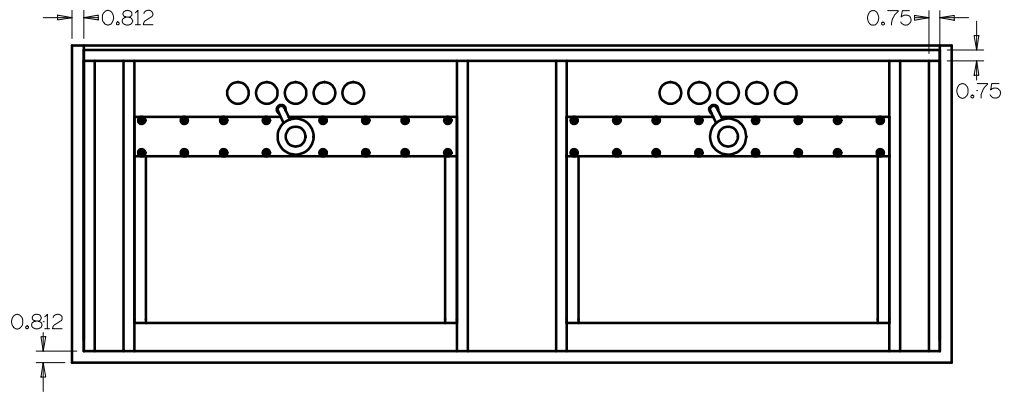

Sokul Surfaces

61" Ramp Sink

Model #: FL-RP-61225

Top View

Bottom View

Back View

Side View

- Included overflow/vent hole
- Brackets built into the countertop
- Faucet holes pre-drilled
- Chrome drain pipe included
- ADA compliant