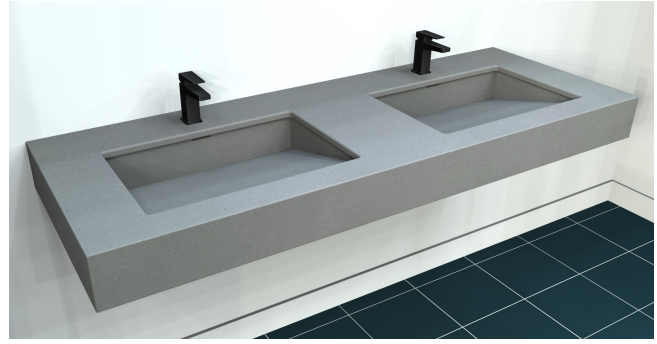

Sokul Surfaces

61" Ramp Sink

Model #: FL-RP-61225

Top View

Bottom View

Back View

Side View

- Included overflow/vent hole
- Brackets built into the countertop
- Faucet holes pre-drilled
- Chrome drain pipe included
- ADA compliant