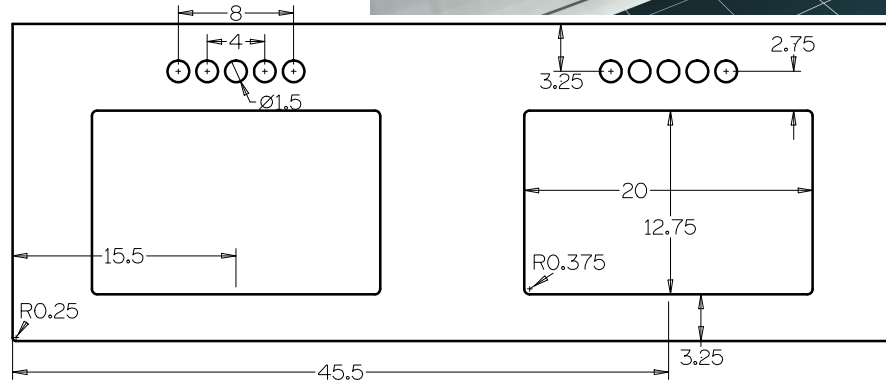

Sokul Surfaces

61" Ramp Sink

Model #: FL-RP-61225

Top View

Bottom View

Back View

Side View

- Included overflow/vent hole
- Brackets built into the countertop
- Faucet holes pre-drilled
- Chrome drain pipe included
- ADA compliant