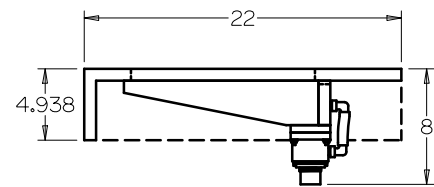

Sokul Surfaces

61" Ramp Sink

Model #: FL-RP-61225

Top View

Bottom View

Back View

Side View

- Included overflow/vent hole
- Brackets built into the countertop
- Faucet holes pre-drilled
- Chrome drain pipe included
- ADA compliant