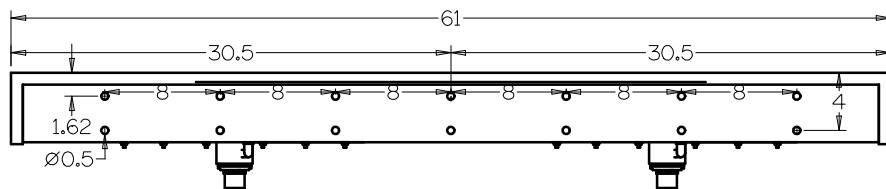

Sokul Surfaces

61" Ramp Sink

Model #: FL-RP-61225

Top View

Bottom View

Back View

Side View

- Included overflow/vent hole
- Brackets built into the countertop
- Faucet holes pre-drilled
- Chrome drain pipe included
- ADA compliant