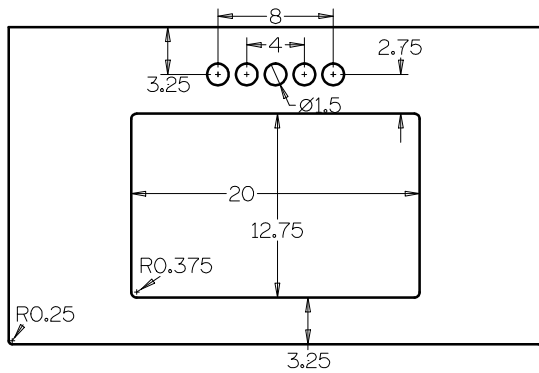

Sokul Surfaces

37" Ramp Sink

Model #: FL-RP-37225

Top View

Bottom View

Back View

Side View

- Included overflow/vent hole
- Brackets built into the countertop
- Faucet holes pre-drilled
- Chrome drain pipe included
- ADA compliant