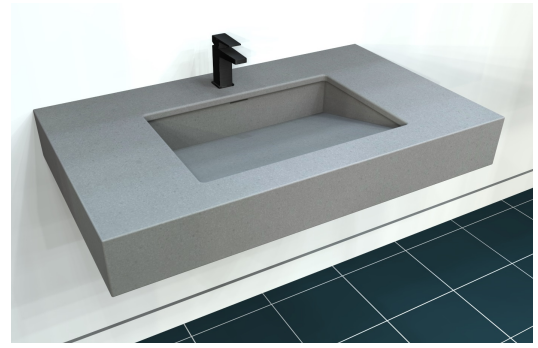

Sokul Surfaces

37" Ramp Sink

Model #: FL-RP-37225

Top View

Bottom View

Back View

Side View

- Included overflow/vent hole
- Brackets built into the countertop
- Faucet holes pre-drilled
- Chrome drain pipe included
- ADA compliant