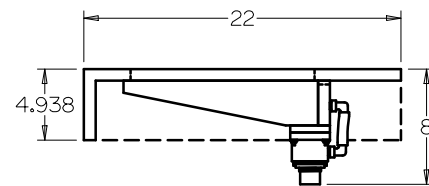

Sokul Surfaces

37" Ramp Sink

Model #: FL-RP-37225

Top View

Bottom View

Back View

Side View

- Included overflow/vent hole
- Brackets built into the countertop
- Faucet holes pre-drilled
- Chrome drain pipe included
- ADA compliant