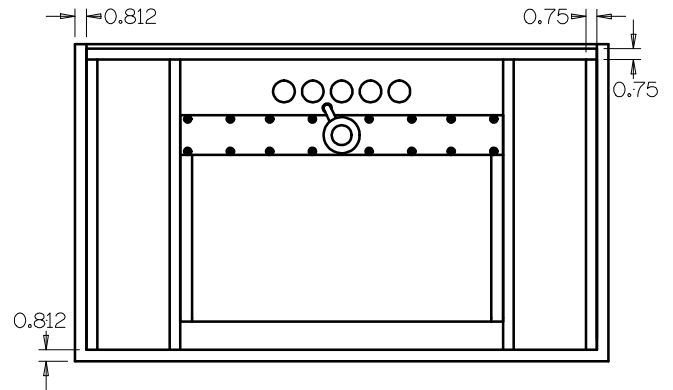

Sokul Surfaces

37" Ramp Sink

Model #: FL-RP-37225

Top View

Bottom View

Back View

Side View

- Included overflow/vent hole
- Brackets built into the countertop
- Faucet holes pre-drilled
- Chrome drain pipe included
- ADA compliant