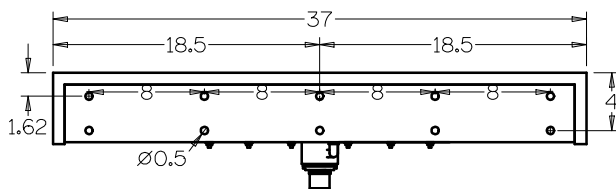

Sokul Surfaces

37" Ramp Sink

Model #: FL-RP-37225

Top View

Bottom View

Back View

Side View

- Included overflow/vent hole
- Brackets built into the countertop
- Faucet holes pre-drilled
- Chrome drain pipe included
- ADA compliant