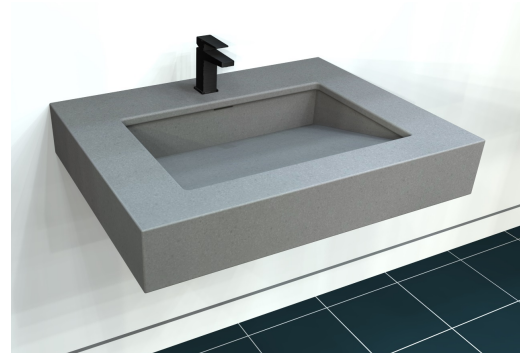

Sokul Surfaces

29" Ramp Sink

Model #: FL-RP-29225

Top View

Back View

Bottom View

Side View

- Included overflow/vent hole
- Brackets built into the countertop
- Faucet holes pre-drilled
- Chrome drain pipe included
- ADA compliant