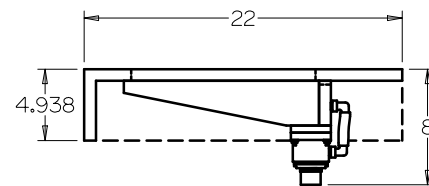

Sokul Surfaces

29" Ramp Sink

Model #: FL-RP-29225

Top View

Back View

Bottom View

Side View

- Included overflow/vent hole
- Brackets built into the countertop
- Faucet holes pre-drilled
- Chrome drain pipe included
- ADA compliant