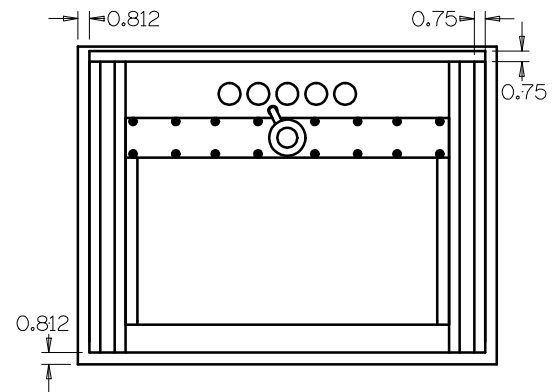

Sokul Surfaces

29" Ramp Sink

Model #: FL-RP-29225

Top View

Back View

Bottom View

Side View

- Included overflow/vent hole
- Brackets built into the countertop
- Faucet holes pre-drilled
- Chrome drain pipe included
- ADA compliant