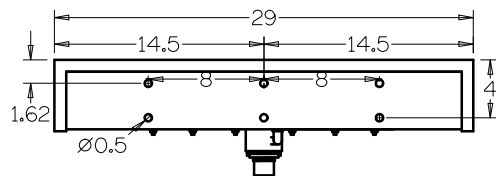

Sokul Surfaces

29" Ramp Sink

Model #: FL-RP-29225

Top View

Back View

Bottom View

Side View

- Included overflow/vent hole
- Brackets built into the countertop
- Faucet holes pre-drilled
- Chrome drain pipe included
- ADA compliant