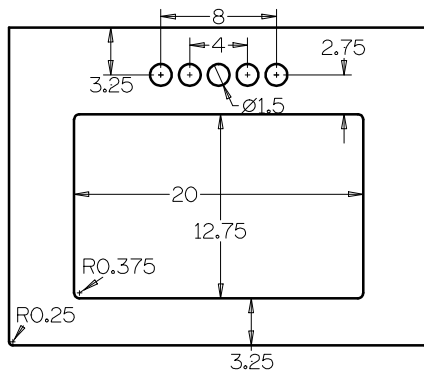

Sokul Surfaces

29" Ramp Sink

Model #: FL-RP-29225

Top View

Back View

Bottom View

Side View

- Included overflow/vent hole
- Brackets built into the countertop
- Faucet holes pre-drilled
- Chrome drain pipe included
- ADA compliant