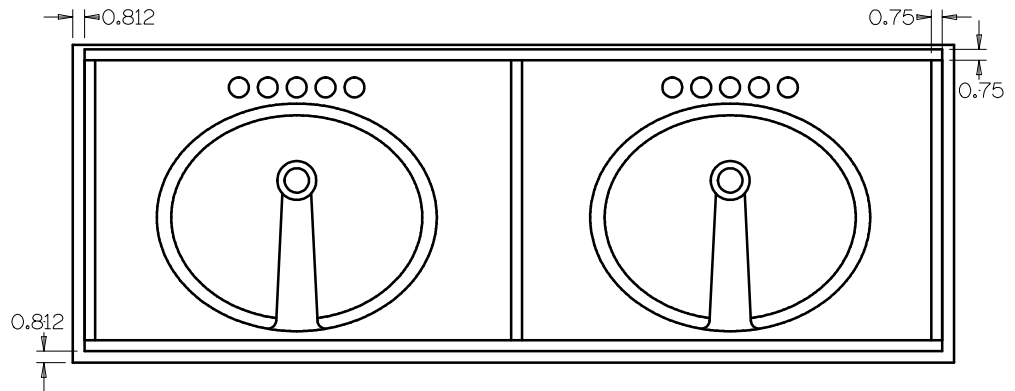

Sokul Surfaces

61" Oval
Undermount

Model #: FL-UO-61225

Top View

Bottom View

Back View

Side View

- Sink: SIN-POR-UNDOVLWHT-1714
- Included overflow/vent hole
- Brackets built into the countertop
- Faucet holes pre-drilled
- Chrome drain pipe included
- ADA compliant