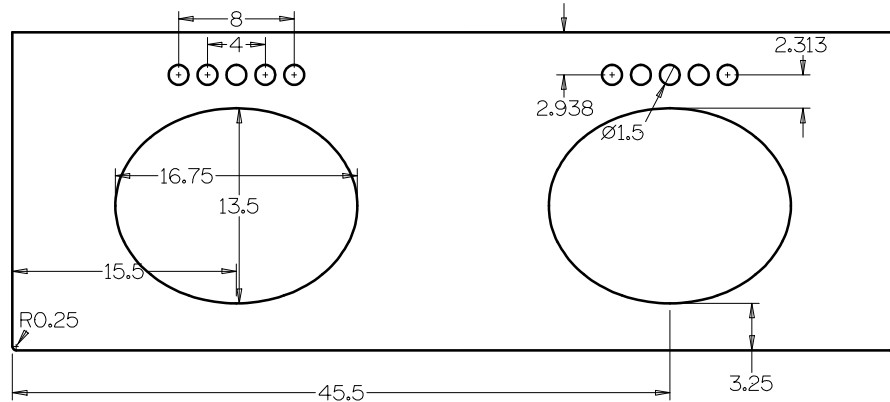

Sokul Surfaces

61" Oval
Undermount

Model #: FL-UO-61225

Top View

Bottom View

Back View

Side View

- Sink: SIN-POR-UNDOVLWHT-1714
- Included overflow/vent hole
- Brackets built into the countertop
- Faucet holes pre-drilled
- Chrome drain pipe included
- ADA compliant