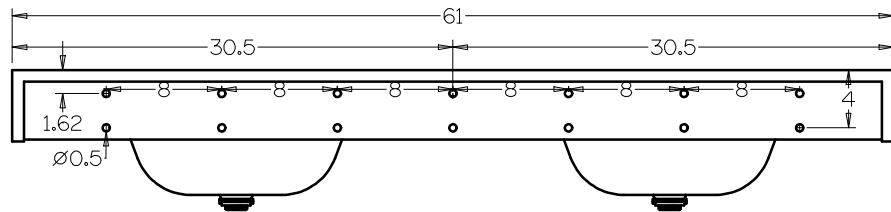

Sokul Surfaces

61" Oval
Undermount

Model #: FL-UO-61225

Top View

Bottom View

Back View

Side View

- Sink: SIN-POR-UNDOVLWHT-1714
- Included overflow/vent hole
- Brackets built into the countertop
- Faucet holes pre-drilled
- Chrome drain pipe included
- ADA compliant