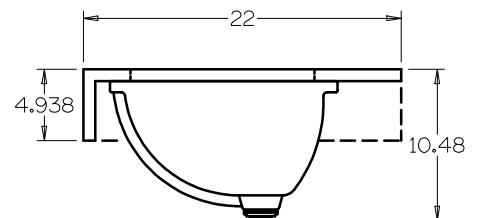

Sokul Surfaces

61" Oval
Undermount

Model #: FL-UO-61225

Top View

Bottom View

Back View

Side View

- Sink: SIN-POR-UNDOVLWHT-1714
- Included overflow/vent hole
- Brackets built into the countertop
- Faucet holes pre-drilled
- Chrome drain pipe included
- ADA compliant