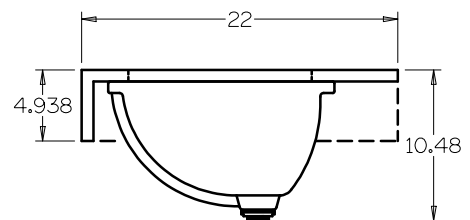

## 37" Oval Undermount

Model #: FL-UO-37225

Top View

Bottom View

Back View

Side View

- Sink: SIN-POR-UNDOVLWHT-1714
- Included overflow/vent hole
- Brackets built into the countertop
- Faucet holes pre-drilled
- Chrome drain pipe included
- ADA compliant