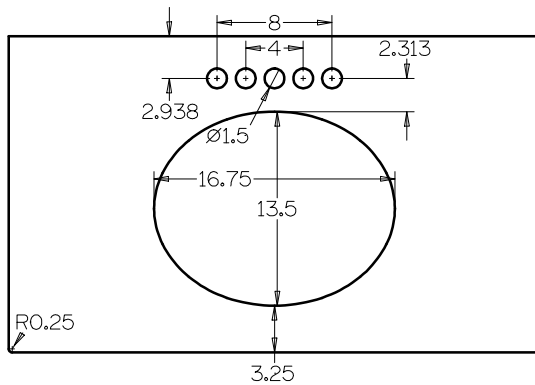

## 37" Oval Undermount

Model #: FL-UO-37225

Top View

Bottom View

Back View

Side View

- Sink: SIN-POR-UNDOVLWHT-1714
- Included overflow/vent hole
- Brackets built into the countertop
- Faucet holes pre-drilled
- Chrome drain pipe included
- ADA compliant