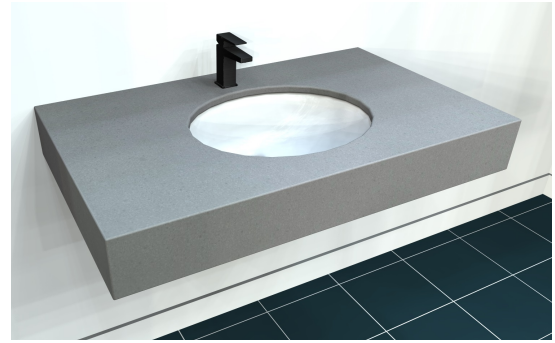

# Sokul Surfaces

## 37" Oval Undermount

Model #: FL-UO-37225

Top View

Bottom View

Back View

Side View

- Sink: SIN-POR-UNDOVLWHT-1714
- Included overflow/vent hole
- Brackets built into the countertop
- Faucet holes pre-drilled
- Chrome drain pipe included
- ADA compliant