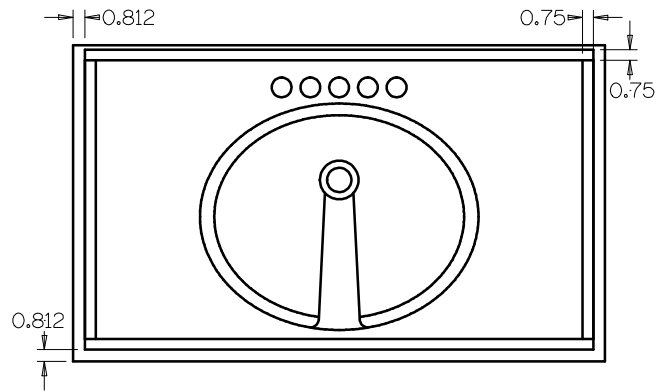

## 37" Oval Undermount

Model #: FL-UO-37225

Top View

Bottom View

Back View

Side View

- Sink: SIN-POR-UNDOVLWHT-1714
- Included overflow/vent hole
- Brackets built into the countertop
- Faucet holes pre-drilled
- Chrome drain pipe included
- ADA compliant