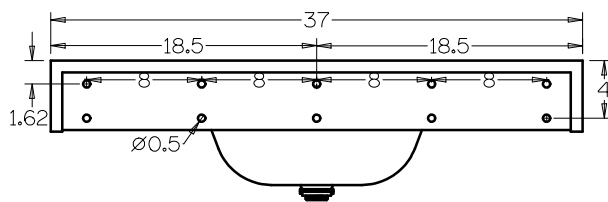

## 37" Oval Undermount

Model #: FL-UO-37225

Top View

Bottom View

Back View

Side View

- Sink: SIN-POR-UNDOVLWHT-1714
- Included overflow/vent hole
- Brackets built into the countertop
- Faucet holes pre-drilled
- Chrome drain pipe included
- ADA compliant