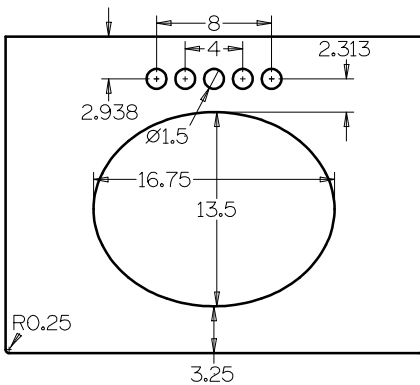

Sokul Surfaces

29" Oval Undermount

Model #: FL-UO-29225

Top View

Bottom View

Back View

Side View

- Sink: SIN-POR-UNDOVLWHT-1714
- Included overflow/vent hole
- Brackets built into the countertop
- Faucet holes pre-drilled
- Chrome drain pipe included
- ADA compliant