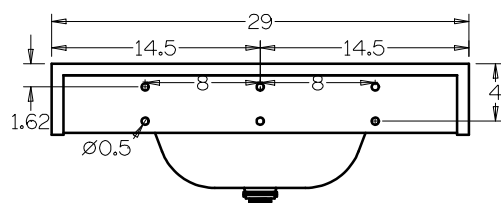

Sokul Surfaces

29" Oval Undermount

Model #: FL-UO-29225

Top View

Bottom View

Back View

Side View

- Sink: SIN-POR-UNDOVLWHT-1714
- Included overflow/vent hole
- Brackets built into the countertop
- Faucet holes pre-drilled
- Chrome drain pipe included
- ADA compliant