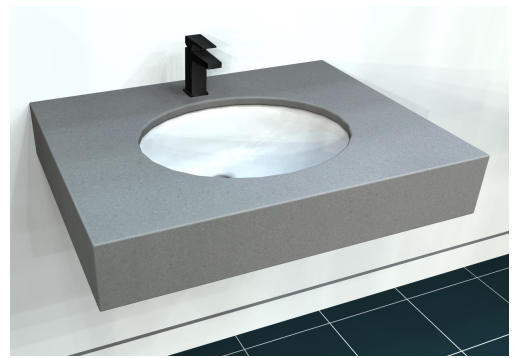

Sokul Surfaces

29" Oval Undermount

Model #: FL-UO-29225

Top View

Bottom View

Back View

Side View

- Sink: SIN-POR-UNDOVLWHT-1714
- Included overflow/vent hole
- Brackets built into the countertop
- Faucet holes pre-drilled
- Chrome drain pipe included
- ADA compliant