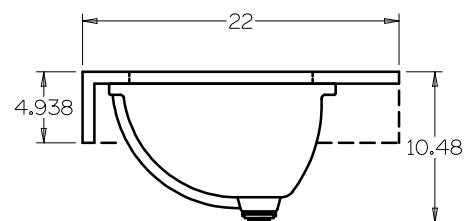

Sokul Surfaces

29" Oval Undermount

Model #: FL-UO-29225

Top View

Bottom View

Back View

Side View

- Sink: SIN-POR-UNDOVLWHT-1714
- Included overflow/vent hole
- Brackets built into the countertop
- Faucet holes pre-drilled
- Chrome drain pipe included
- ADA compliant