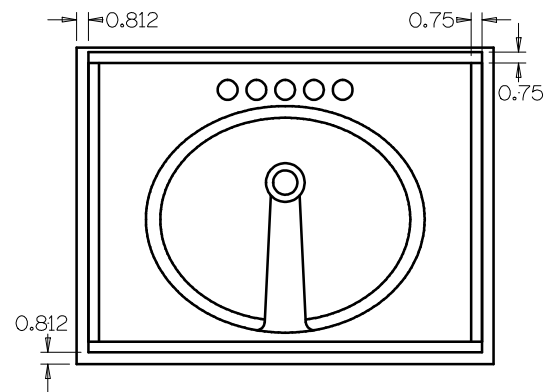

Sokul Surfaces

29" Oval Undermount

Model #: FL-UO-29225

Top View

Bottom View

Back View

Side View

- Sink: SIN-POR-UNDOVLWHT-1714
- Included overflow/vent hole
- Brackets built into the countertop
- Faucet holes pre-drilled
- Chrome drain pipe included
- ADA compliant