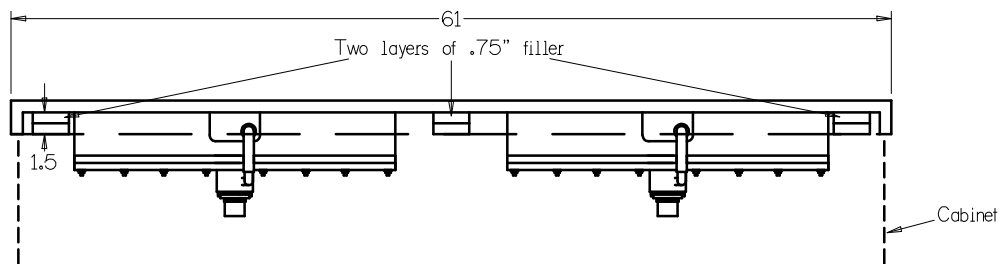

Sokul Surfaces

61" Cabinet Mount Ramp

Model #: CB-RP-61222

Top View

Bottom View

Back View

Side View

- Included overflow/vent hole
- Faucet holes pre-drilled
- Chrome drain pipe included
- Sits directly on top of standard 36" vanity cabinet