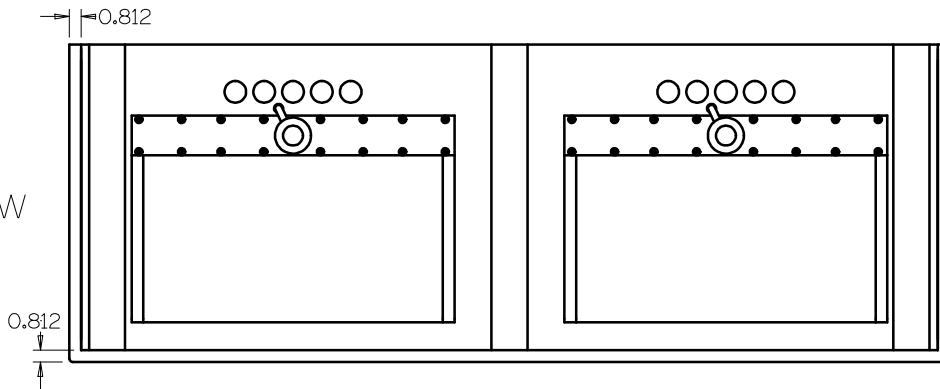

Sokul Surfaces

61" Cabinet Mount Ramp

Model #: CB-RP-61222

Top View

Bottom View

Back View

Side View

- Included overflow/vent hole
- Faucet holes pre-drilled
- Chrome drain pipe included
- Sits directly on top of standard 36" vanity cabinet