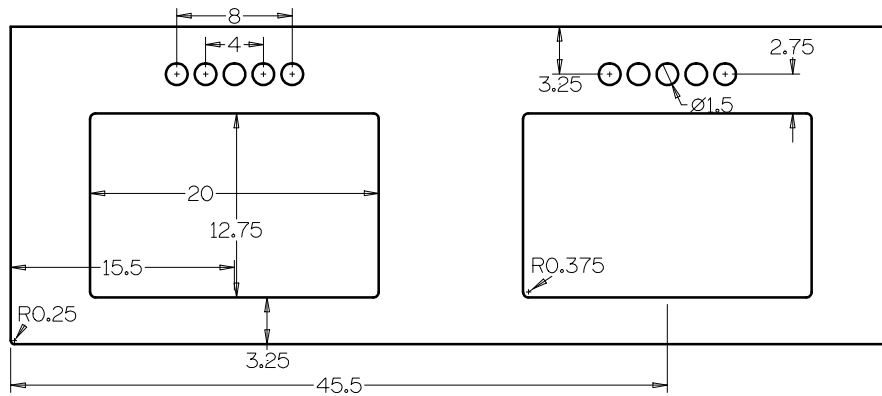

Sokul Surfaces

61" Cabinet Mount Ramp

Model #: CB-RP-61222

Top View

Bottom View

Back View

Side View

- Included overflow/vent hole
- Faucet holes pre-drilled
- Chrome drain pipe included
- Sits directly on top of standard 36" vanity cabinet