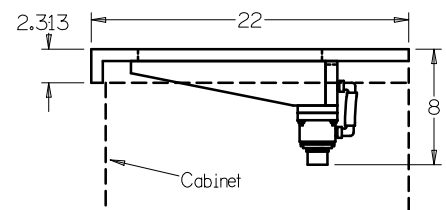

Sokul Surfaces

61" Cabinet Mount Ramp

Model #: CB-RP-61222

Top View

Bottom View

Back View

Side View

- Included overflow/vent hole
- Faucet holes pre-drilled
- Chrome drain pipe included
- Sits directly on top of standard 36" vanity cabinet