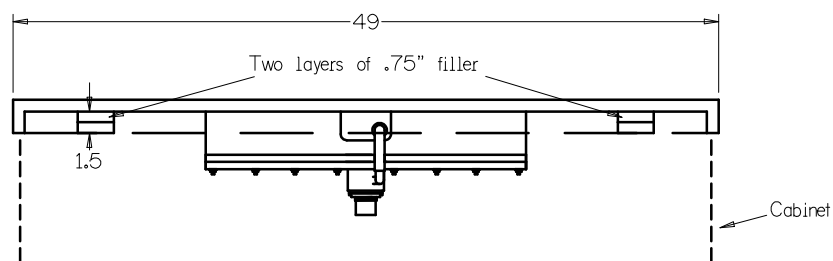

Sokul Surfaces

49" Cabinet Mount Ramp

Model #: CB-RP-49222

Top View

Bottom View

Back View

Side View

- Included overflow/vent hole
- Faucet holes pre-drilled
- Chrome drain pipe included
- Sits directly on top of standard 36" vanity cabinet