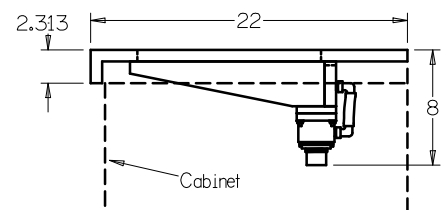

Sokul Surfaces

49" Cabinet Mount Ramp

Model #: CB-RP-49222

Top View

Bottom View

Back View

Side View

- Included overflow/vent hole
- Faucet holes pre-drilled
- Chrome drain pipe included
- Sits directly on top of standard 36" vanity cabinet