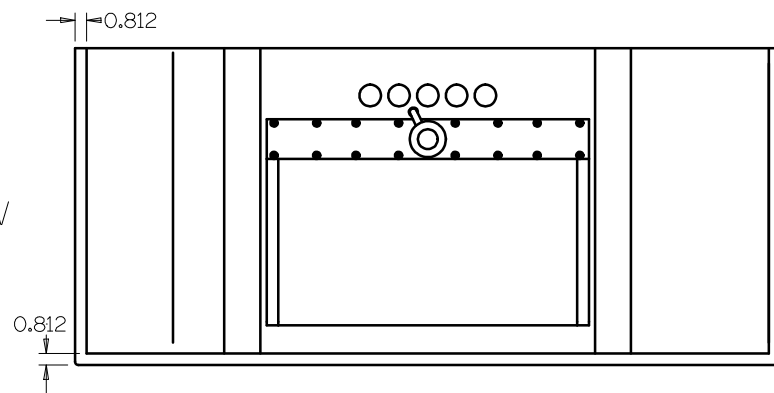

Sokul Surfaces

49" Cabinet Mount Ramp

Model #: CB-RP-49222

Top View

Bottom View

Back View

Side View

- Included overflow/vent hole
- Faucet holes pre-drilled
- Chrome drain pipe included
- Sits directly on top of standard 36" vanity cabinet