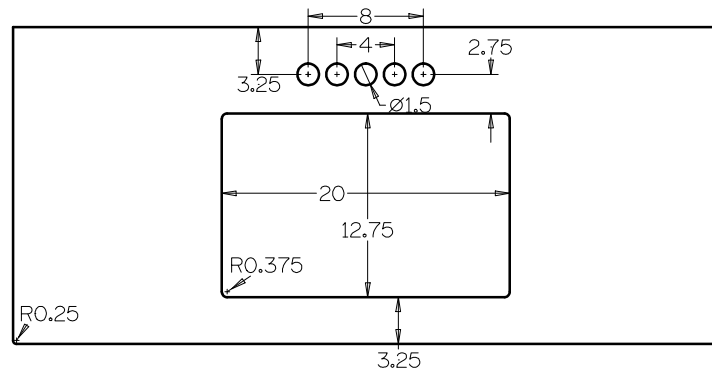

Sokul Surfaces

49" Cabinet Mount Ramp

Model #: CB-RP-49222

Top View

Bottom View

Back View

Side View

- Included overflow/vent hole
- Faucet holes pre-drilled
- Chrome drain pipe included
- Sits directly on top of standard 36" vanity cabinet