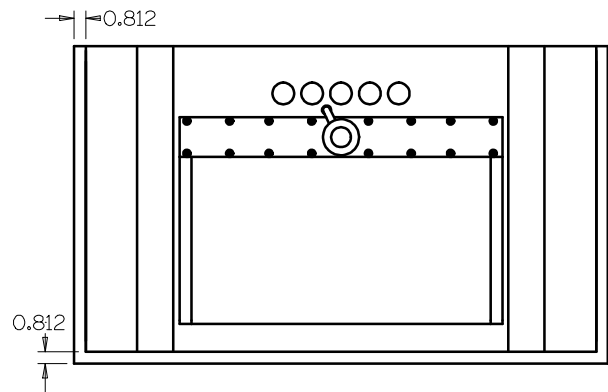

## 37" Cabinet Mount Ramp

Model #: CB-RP-37222

Top View

Back View

Bottom View

Side View

- Included overflow/vent hole
- Faucet holes pre-drilled
- Chrome drain pipe included
- Sits directly on top of standard 36" vanity cabinet