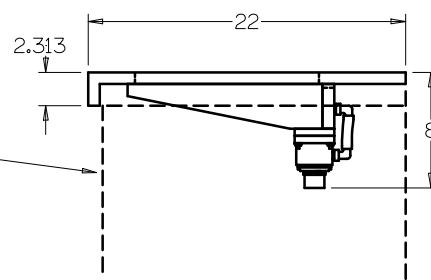

## 37" Cabinet Mount Ramp

Model #: CB-RP-37222

Top View

Back View

Bottom View

Side View

- Included overflow/vent hole
- Faucet holes pre-drilled
- Chrome drain pipe included
- Sits directly on top of standard 36" vanity cabinet