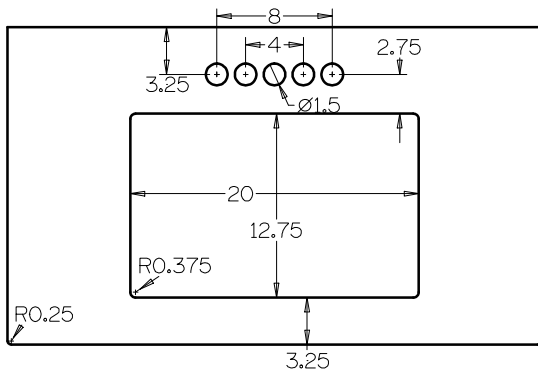

## 37" Cabinet Mount Ramp

Model #: CB-RP-37222

Top View

Back View

Bottom View

Side View

- Included overflow/vent hole
- Faucet holes pre-drilled
- Chrome drain pipe included
- Sits directly on top of standard 36" vanity cabinet