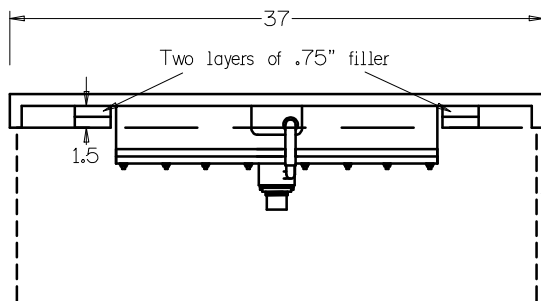

## 37" Cabinet Mount Ramp

Model #: CB-RP-37222

Top View

Back View

Bottom View

Side View

- Included overflow/vent hole
- Faucet holes pre-drilled
- Chrome drain pipe included
- Sits directly on top of standard 36" vanity cabinet